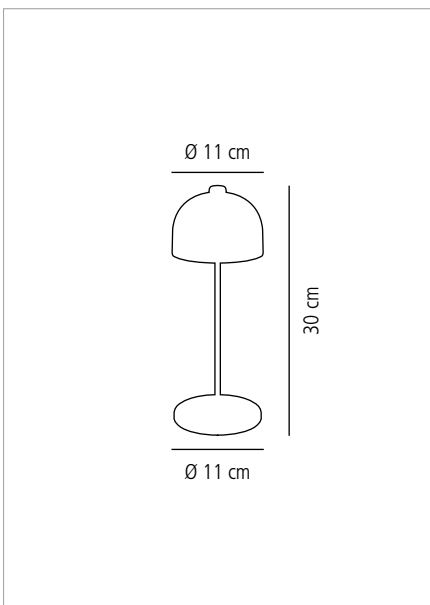

Tischleuchte
table lamp
lámpara de mesa
lampe de table

inklusive Ladestation, USB Ladekabel (ohne Netzteil), Fernbedienung inklusive Batterie
charging station included, USB charging cable (without mains adapter), remote control including battery
con estación de carga, cable de carga USB (sin adaptador de red), mando a distancia inclusivo batería
avec station de charge, câble de charge USB (sans bloc d'alimentation), télécommande avec batterie

	ø cm	↑ cm	Farbe / Colour	€
17052	11	30	champagne	100,00
17053	11	30	gunmetal	100,00