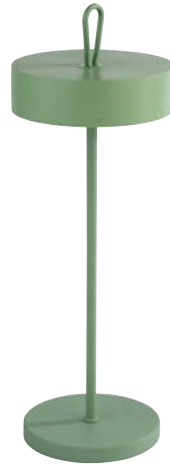

✓
inklusive Ladestation
charging station included

✓
USB Ladekabel
USB charging cable

✓
Fernbedienung inkl. Batterie
remote control incl. battery

✓
möbelschonende Unterseite
furniture-friendly underside

17003
whisper white

17005
black

17004
mint