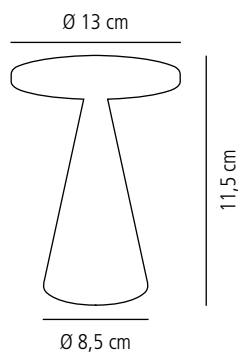

✓
inklusive Ladestation
charging station included

✓
USB Ladekabel
USB charging cable

✓
Fernbedienung inkl. Batterie
remote control incl. battery

✓
möbelschonende Unterseite
furniture-friendly underside

17100
whisper white

17101
black

17102
gold