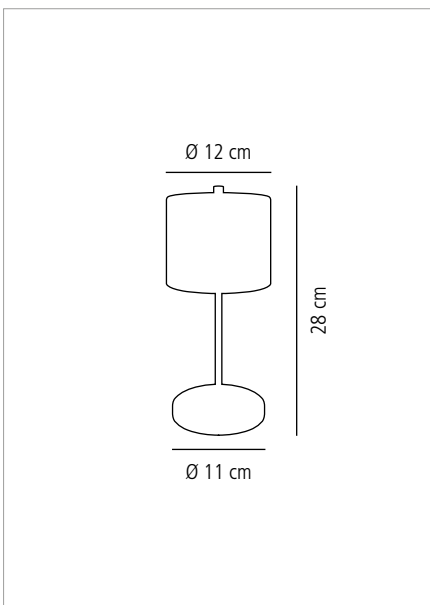

Tischleuchte
table lamp
lámpara de mesa
lampe de table

inklusive Ladestation, USB Ladekabel (ohne Netzteil), Fernbedienung inklusive Batterie
charging station included, USB charging cable (without mains adapter), remote control including battery
con estación de carga, cable de carga USB (sin adaptador de red), mando a distancia inclusivo batería
avec station de charge, câble de charge USB (sans bloc d'alimentation), télécommande avec batterie

	∅ cm	↑ cm	Farbe / Colour	€
17045	12	28	■ ■ ■ mirrored look	74,00